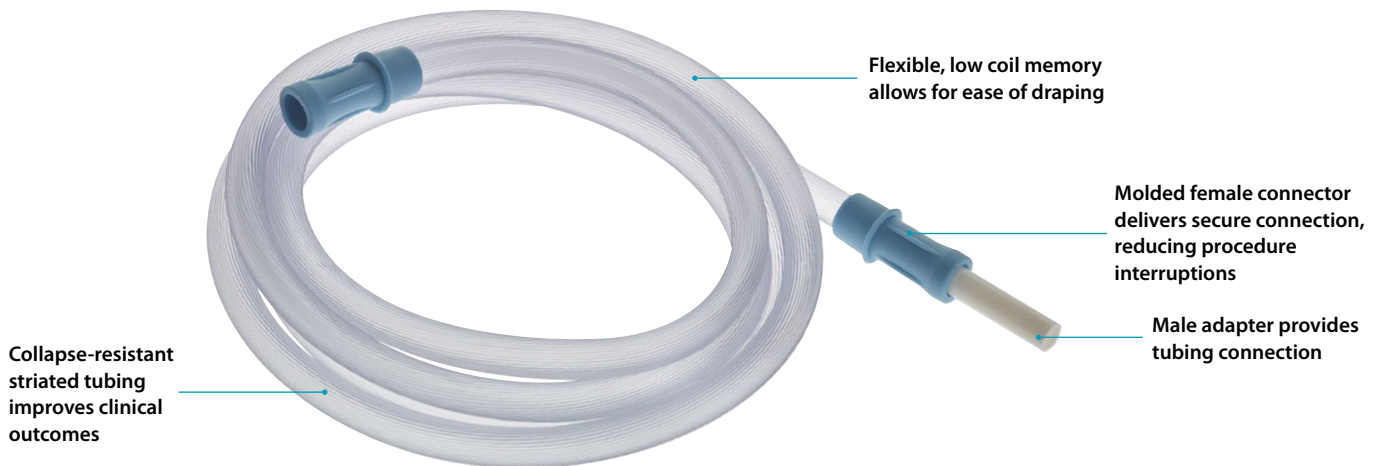

AMSure® Suction Tubing with Connectors

AMSure Suction Tubing, with molded female connectors and male adapters, provides secure connections to support uninterrupted procedures. The striated PVC tubing with low coil memory is strong and collapse-resistant at high vacuum pressure yet flexible for ease of draping, promoting best clinical outcomes.

- Sterile and non-sterile tubing
- Inner diameter sizes: 3/16 in., 1/4 in., and 9/32 in.
- Tubing lengths: 18 in., 6 ft., 10 ft., 12 ft. and 20 ft.

AMSure Sterile Suction Tubing

Item	Inner Dia. x Length	Connector	Qty/Unit
AS820	3/16 in. x 18 in. (5 mm x 46 cm)	Green	50 /Case
AS821	3/16 in. x 6 ft. (5 mm x 1.8 m)	Green	50 /Case
AS822	3/16 in. x 10 ft. (5 mm x 3.0 m)	Green	50 /Case
AS823	3/16 in. x 12 ft. (5 mm x 3.7 m)	Green	20 /Case
AS824	3/16 in. x 20 ft. (5 mm x 6.1 m)	Green	20 /Case
AS825	1/4 in. x 6 ft. (6 mm x 1.8 m)	Light Blue	50 /Case
AS826	1/4 in. x 10 ft. (6 mm x 3.0 m)	Light Blue	50 /Case
AS826C	1/4 in. x 10 ft. (6 mm x 3.0 m), Pinch Clamp	Light Blue	50 /Case
AS827	1/4 in. x 12 ft. (6 mm x 3.7 m)	Light Blue	20 /Case
AS828	1/4 in. x 20 ft. (6 mm x 6.1 m)	Light Blue	20 /Case
AS825M	9/32 in. x 6 ft. (7 mm x 1.8 m)	Medium Blue	50 /Case
AS826M	9/32 in. x 10 ft. (7 mm x 3.0 m)	Medium Blue	50 /Case

*Connectors every 6 ft. (1.8 m) **Made to order